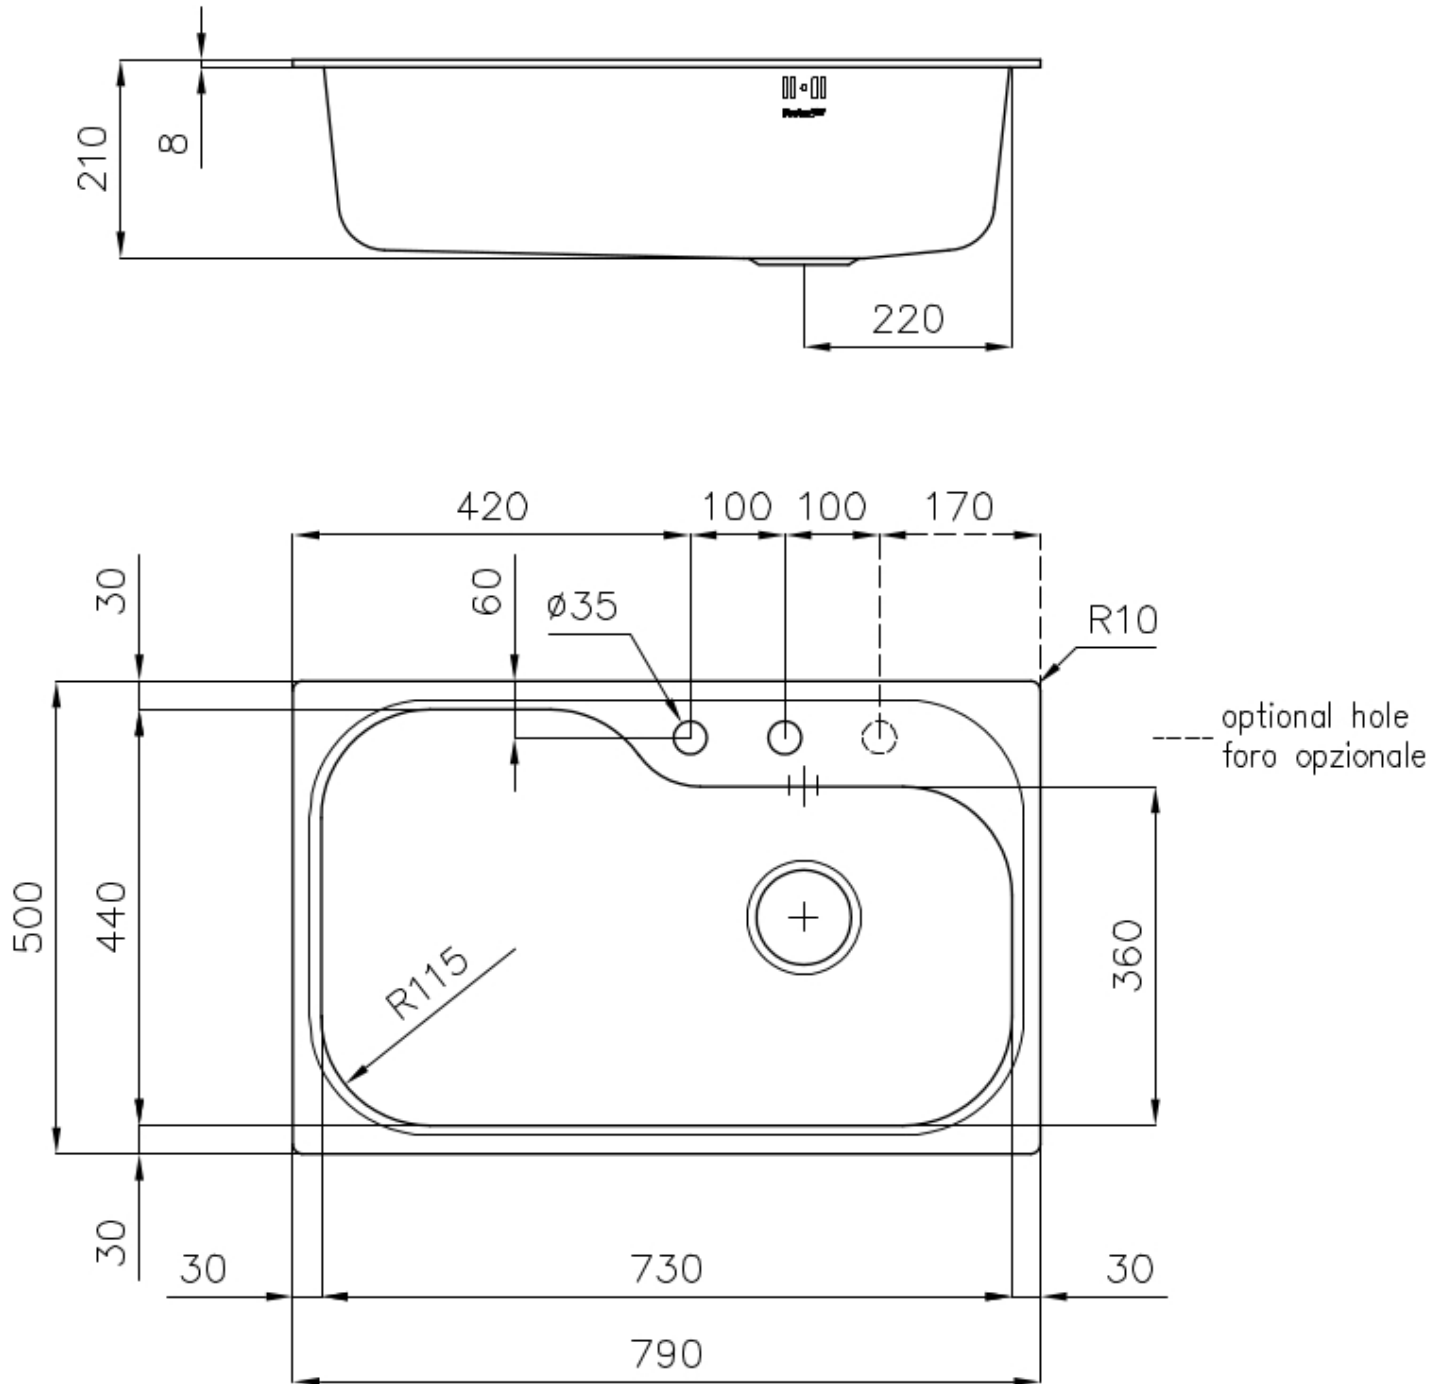

TECHNICAL DATA